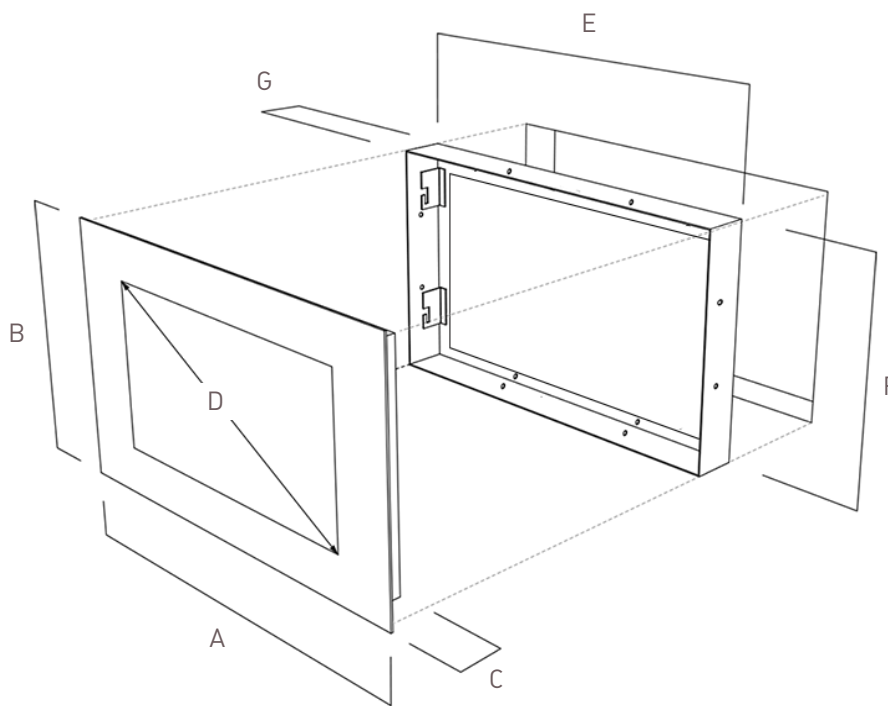

CARACTÉRISTIQUES TECHNIQUES
TECHNICAL SPECIFICATIONS

Références	TW 1503	TW 1902	TW 2202	TW 2702
Diagonale écran <i>Diagonal Display</i>	15"/39 cm	19"/48 cm	22"/54 cm	27"/68 cm
Affichage <i>Size display</i>	34 x 19 cm	41 x 23 cm	48 x 27 cm	59 x 33 cm
Dimensions H.T. <i>Size Overall</i>	44 x 36 cm	54,7 x 35,9 cm	61,4 x 40 cm	75,2 x 45,2 cm
Résolution dalle <i>Screen resolution</i>	1366 x 768 px	1440 x 900 px	1920 x 1080 px	1920 x 1080 px
Tuners	DVB-T	DVB-T	DVB-T	DVB-T
HDMI	1	1	1	1
Port USB	1	1	1	1
Audio	In / Out	In / Out	In / Out	In / Out
Casque <i>Headphone</i>	√	√	√	√
Alimentation <i>Power supply</i>	12 V	12 V	12 V	12 V
Zone d'implantation <i>Surface area</i>	1/2/3	1/2/3	1/2/3	1/2/3

CARACTÉRISTIQUES COMPLÉMENTAIRES
COMPLEMENTARY INFORMATION

Références <i>Models</i>	TV Miroir <i>Mirror TV</i>						Support encastrement <i>Wall bracket</i>			
	Largeur <i>Width</i> (A)	Hauteur <i>Height</i> (B)	Profondeur <i>Depth</i> (C)	Diagonale <i>Diagonal</i> (D)	Épaisseur <i>Miroir</i> <i>Thickness</i>	Poids <i>Weight</i> (Kg)	Largeur <i>Width</i> (E)	Hauteur <i>Height</i> (F)	Profondeur <i>Depth</i> (G)	Poids <i>Weight</i> (Kg)
TW 1503	44,2	36,3	6,5	39	0,5	10	42	34	8	11,5
TW 1902	54,7	35,9	4,5	48	0,5	7,4	52,9	34,2	7,5	8,4
TW 2202	61,4	40	4,8	54	0,5	8,7	59,7	38,6	7,5	10,2
TW2702	75,2	45,2	5,3	68	0,5	11,5	73,4	43,3	8,5	13,2