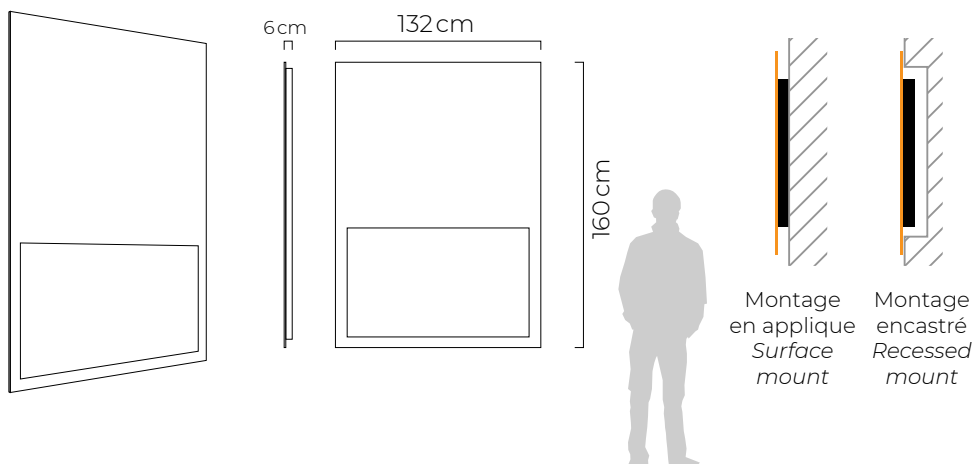

The Gabriel model is a Mirror TV designed to be placed above a fireplace. It can be hung on the wall or embedded in the wall. It is ready to set a frame. Manufactured in France. This product like all HYMAGE pieces, can be customized with a large array of materials, colors and dimensions.

Frames

Wireless Sound

Airplay 2
Miracast

BENEFITS POINTS FORTS

Smart TV
Display size 43" to 54"
Mirror Premium®
Ready to set a frame or overmantel

TV connectée
Ecran de 109cm à 138cm
Miroir Premium®
Conçu pour recevoir un encadrement

IDEAL SETTINGS ESPACES

Living room,
Dining room,
Bedroom.

Salon,
Salle à manger,
Chambre.

DIMENSIONS

TECHNICAL SPECIFICATIONS CARACTÉRISTIQUES TECHNIQUES

Models / Références	GABRIEL 43	GABRIEL 50	GABRIEL 55
Technology / Technologie	LED Edge	LED Edge	LED Edge
Diagonal size / Diagonale écran	43" / 109cm	50" / 127cm	54" / 138cm
Screen size (w x h) / Affichage (l x h)	37,40" x 20,86" / 95 x 53cm	43,3" x 24,4" / 110 x 62cm	47,63" x 27,77" / 121 x 68cm
Digital Tuner / Tuners	DVB-T2/C2/S2 / ATSC	DVB-T2/C2/S2 / ATSC	DVB-T2/C2/S2 / ATSC
Screen resolution / Résolution dalle	3840 x 2160 px	3840 x 2160 px	3840 x 2160 px
Frequency / Fréquence	1500 Hz	1500 Hz	1500 Hz
Sound output (RMS) / Audio	10w x2	10w x2	10w x2
Optical output / Sortie Audio Optique	1	1	1
CI slot / Slot CI+	1	1	1
Component IN (Y/Pb/pr) Entrée composante (Y/Pb/pr)	1	1	1
Composite IN (A/V) / Entrée composite	1	1	1
USB port	2	2	2
HDMI 2.0	3	3	3
Bluetooth	√	√	√
Headphone / Casque	1	1	1
LAN / Ethernet RJ45	1	1	1
Wireless Lan / Ethernet Wifi	√	√	√
DLNA	√	√	√
SMART TV	√	√	√
Power consumption / Consommation	62w	89w	111w
Hotel mode / Mode Hôtel	√	√	√
Overall size	63" x 38,4" x 3,15"	63" x 46,5" x 3,15"	63" x 52" x 3,15"
Dimensions Hors tout	160 x 100 x 6 cm	160 x 118 x 6 cm	160 x 132 x 6 cm
Frame / Encadrement	√	√	√
Design / Style	Modern / Contemporain	Modern / Contemporain	Modern / Contemporain