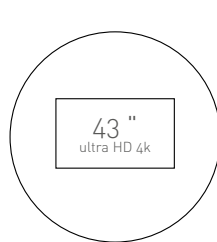

CARACTÉRISTIQUES TECHNIQUES TECHNICAL SPECIFICATIONS

Références / Models

Technologie / Technology

Diagonale écran / Diagonal size

Affichage (l x h) / Screen size

Tuners / Digital Tuner

Résolution dalle / Screen resolution (4k)

Fréquence / Frequency

Audio / Sound output (RMS)

Sortie Audio Optique / Optical output

Slot CI+ / CI slot

Entrée composante (Y/Pb/pr) Component IN (Y/Pb/pr)

Entrée composite / Composite IN (A/V)

USB port

HDMI 2.0

Bluetooth

Casque / Headphone

Ethernet RJ45 / LAN

Ethernet Wifi / Wireless Lan

DLNA

SMART TV

Rétroéclairage / Lighting

Consommation / Power consumption

Mode Hôtel / Hotel mode

Style

Dimensions HT / Overall dimensions

Poids / Weight

JADE 4310

LED Edge

43"/109cm

95 x 53 cm

DVB-T/C/S

3840 x 2160 px

1500 Hz

2x 10 w

1

1

1

1

2

3

✓

1

1

✓

✓

✓

LED 90+ CRI

62 w

✓

Contemporain / Modern

Ø135 cm

30kg